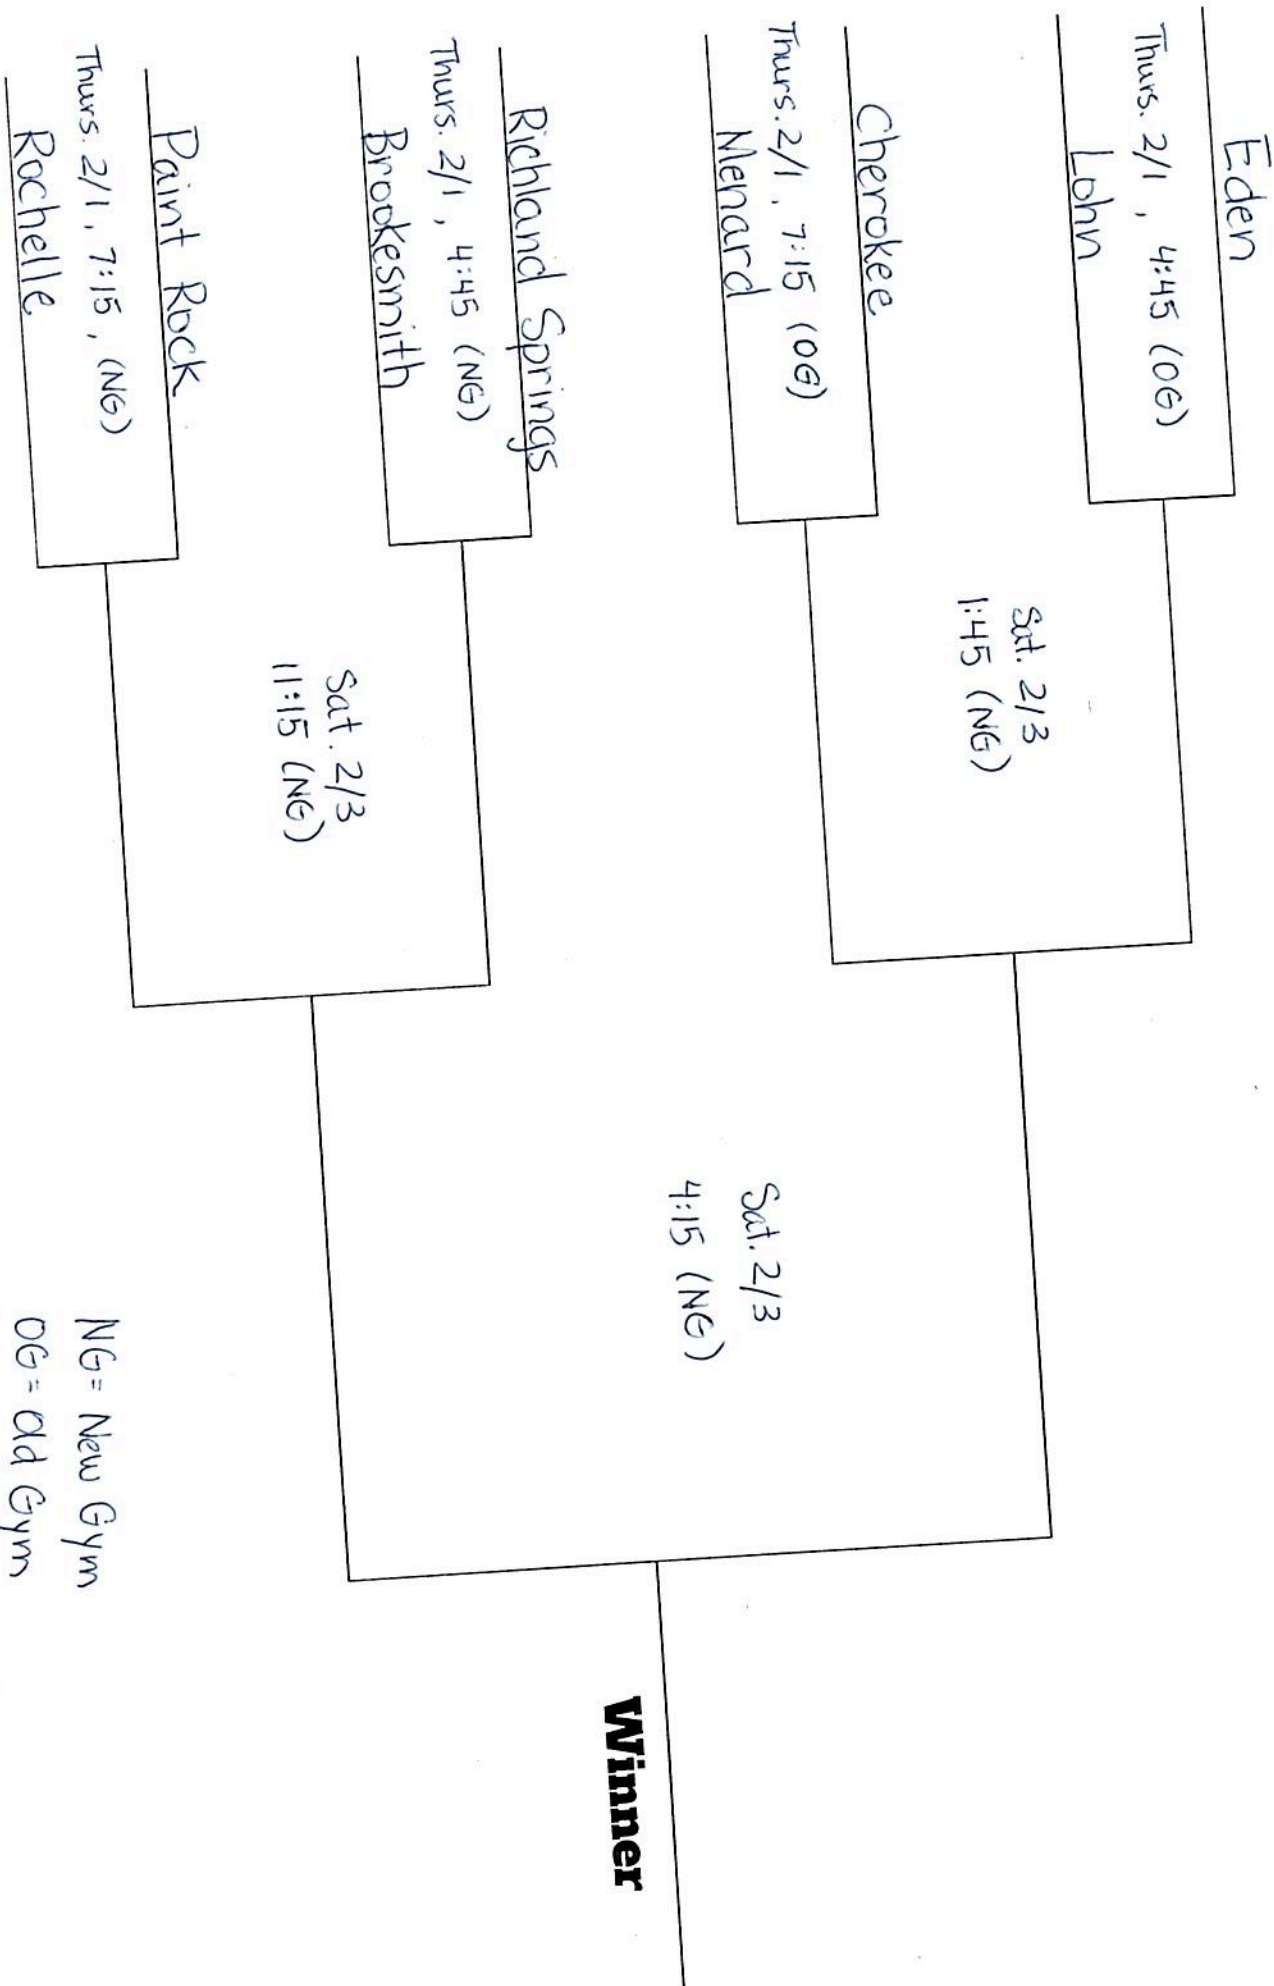

GIRLS BRACKET

Menard

Thurs. 2/1, 3:30 (NG)

Brookesmith

Sat. 2/3
10:00 (NG)

Richland Springs

Thurs. 2/1, 6:00 (NG)

Rochelle

Sat. 2/3
3:00 (NG)

Cherokee

Thurs. 2/1, 6:00 (OG)

Lohn

Sat. 2/3
12:30 (NG)

Paint Rock

Thurs. 2/1, 3:30 (OG)

Eden

Winner

NG = New Gym
OG = Old Gym
*Bottom Team will be home team.

BOYS BRACKET

Winner

NG = New Gym

OG = Old Gym

*Bottom Team is HOME team.